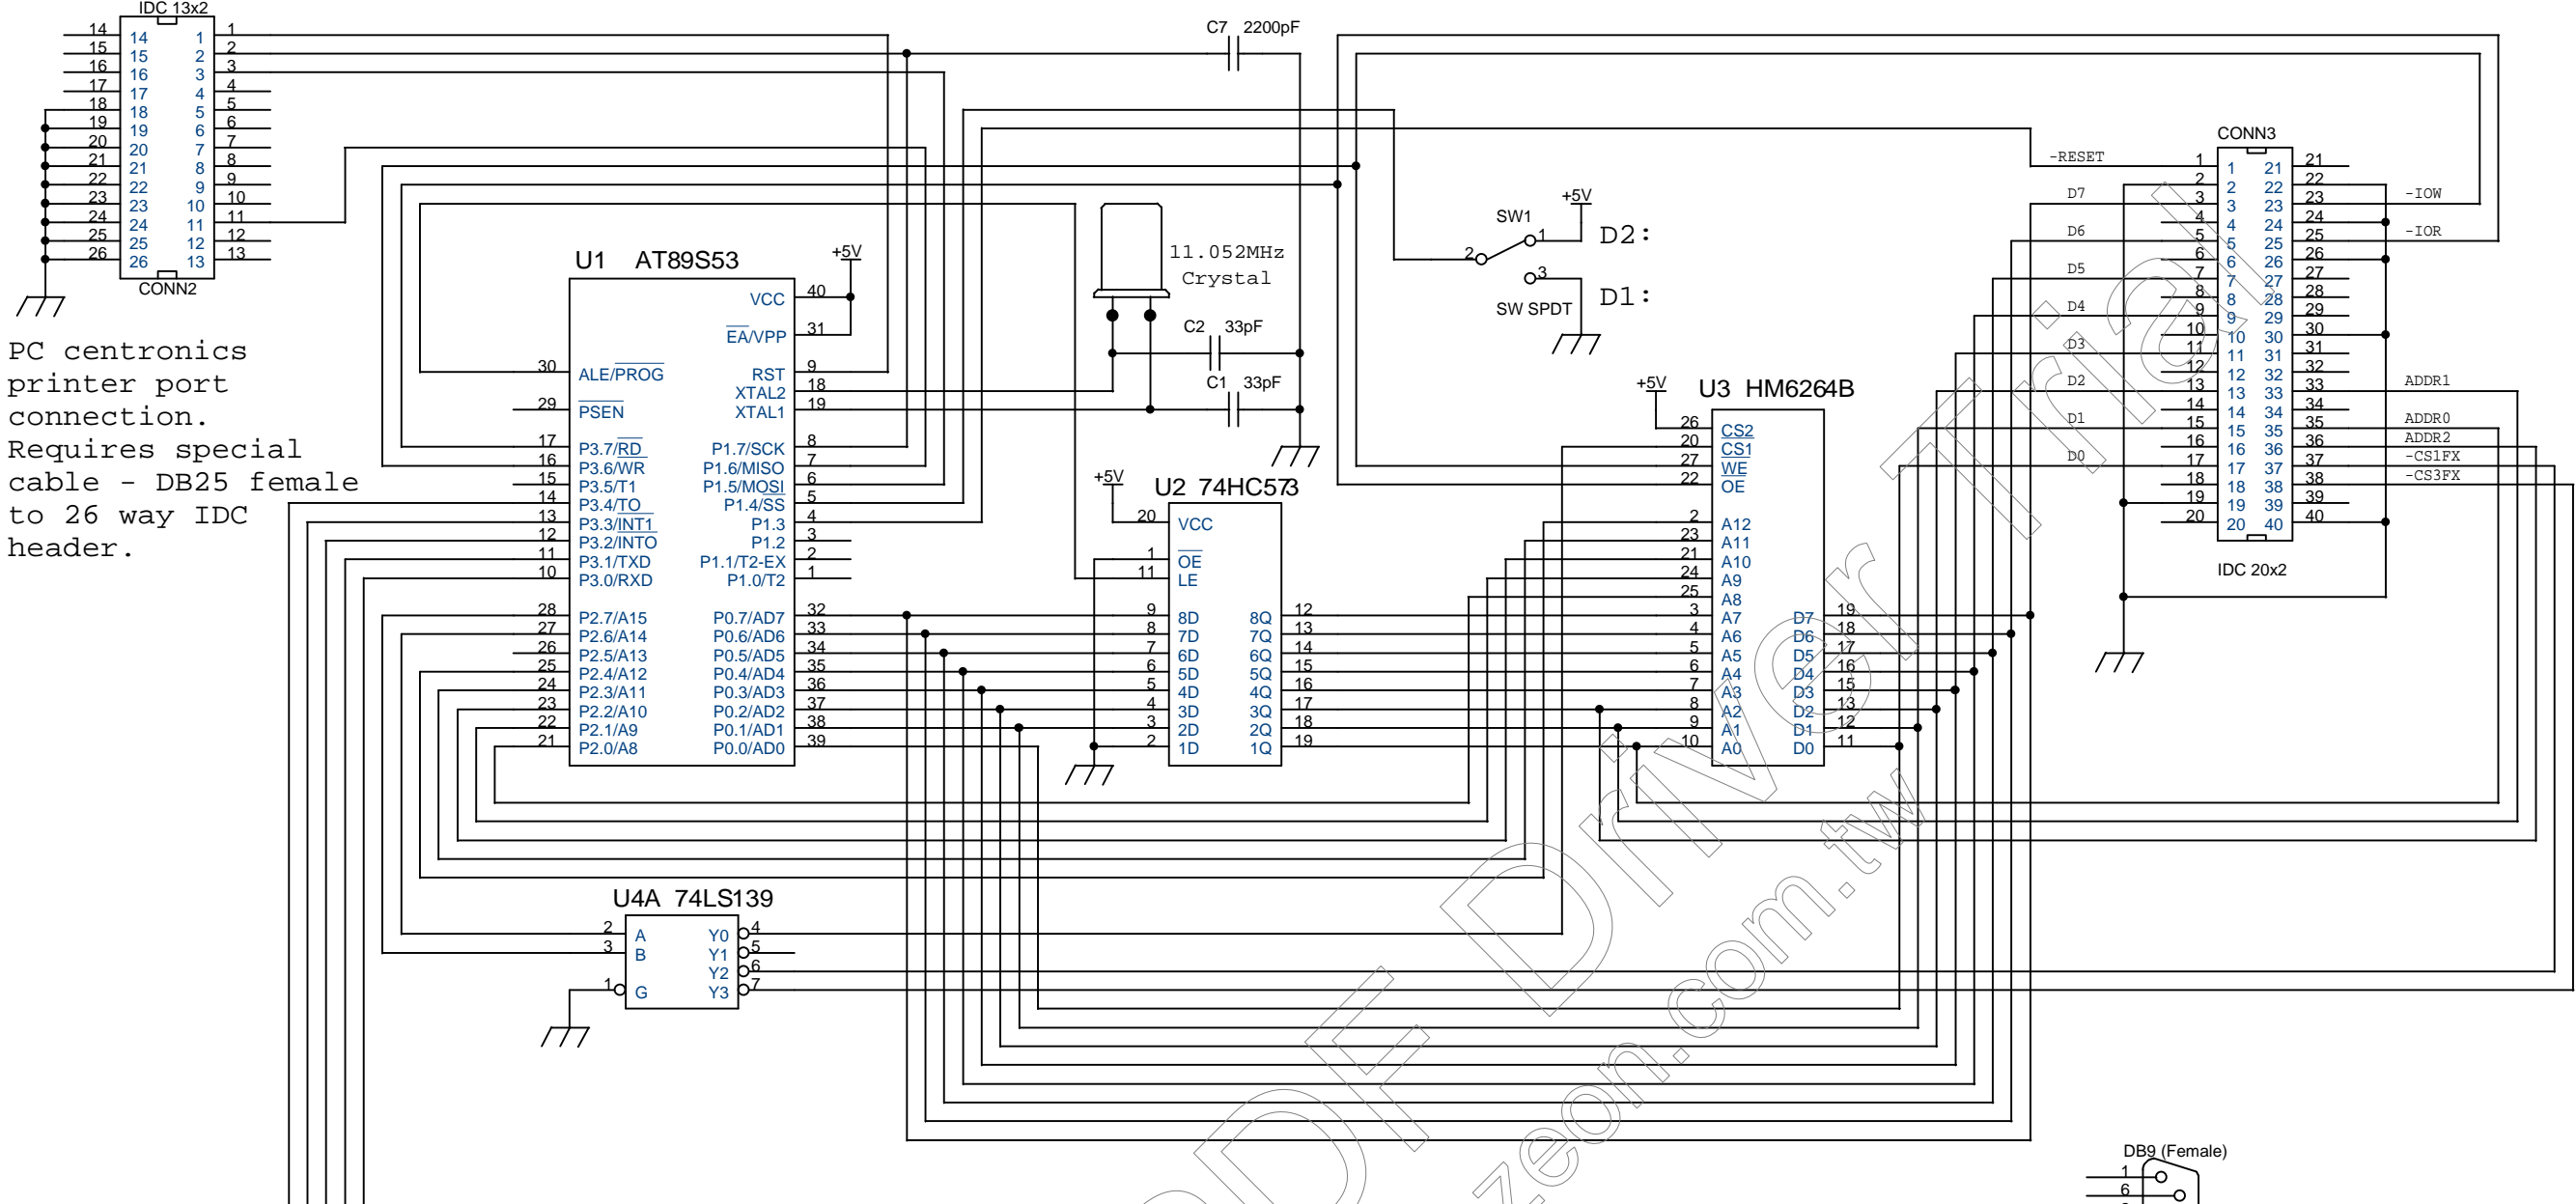

In-circuit programming connection to PC.

PC centronics printer port connection. Requires special cable - DB25 female to 26 way IDC header.

Title		
Atari 8-Bit IDE Hard Disk Drive Project		
Size	Document Number	Rev
B	BadSector "A"	2.0
Date:	Monday, April 30, 2001	Sheet 1 of 1