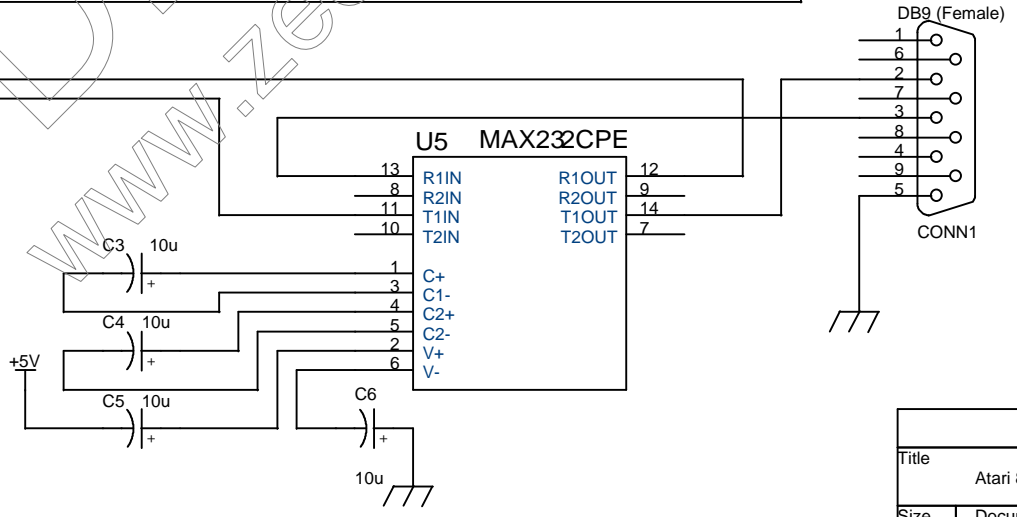

In-circuit programming connection to PC.

PC centronics printer port connection. Requires special cable - DB25 female to 26 way IDC header.

Title		
Atari 8-Bit IDE Hard Disk Drive Project		
Size	Document Number	Rev
B	BadSector "A"	2.0
Date:	Monday, April 30, 2001	Sheet 1 of 1